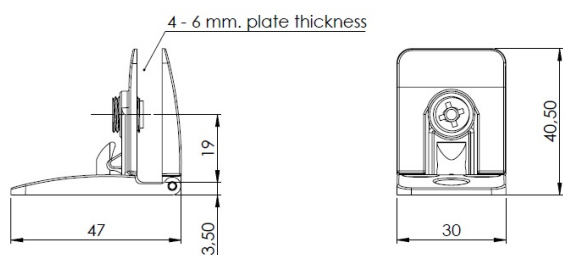

PRODUCT SHEET

Description:

Glass Door Hinge "Square II", Centre, Alu, Universal, F/Inset Doors, F/Glass Thickness 4-6mm, 1 Zamak Screw W/PVC Tip,, Catch Made of ABS Plastic

Item number:

15.06.281-0

Units	Box	Carton	HS Code	Barcode
Pcs.	10	100	8302100090	
				5704866492508

Screw recommendation:
Euro-screw Ø6,3mm.
CSK-screw Ø4,5mm.

SISO A/S

Mileparken 11
DK-2740 Skovlunde
Denmark
VAT: DK 24786013

Phone +45 45 830 900

www.siso.dk
siso@siso.dk

Danske Bank
Nytorv Branch
Copenhagen
SWIFT: DABADKKK