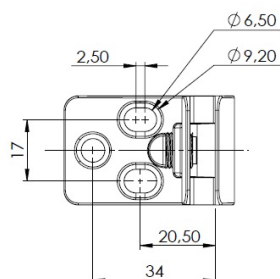

PRODUCT SHEET

Description:

Glass Door Hinge "Square II", Centre, Alu, Universal, F/Inset Doors, F/Glass Thickness 4-6mm, 1 Zamak Screw W/PVC Tip,, Catch Made of ABS Plastic

Item number:

15.06.281-0

Units	Box	Carton	HS Code	Barcode
Pcs.	10	100	8302100090	
				5704866492508

Screw recommendation:
Euro-screw Ø6,3mm.
CSK-screw Ø4,5mm.

SISO A/S

Mileparken 11
DK-2740 Skovlunde
Denmark
VAT: DK 24786013

Phone +45 45 830 900

www.siso.dk
siso@siso.dk

Danske Bank
Nytorv Branch
Copenhagen
SWIFT: DABADKKK